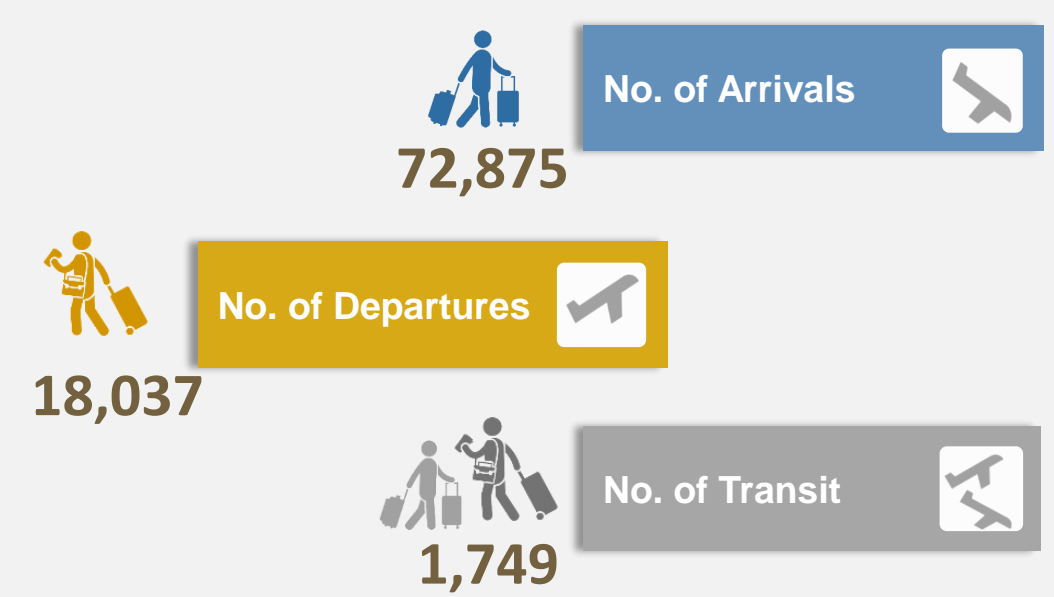

## Users of Public Transport

Source: Ras Al Khaimah Transport Authority

## Ships & Cargo Movement at Saqr Port

Source: Saqr Seaport Authority – Ras Al Khaimah

## Passengers Movements at RAK International Airport

Source: Ras Al Khaimah International Airport