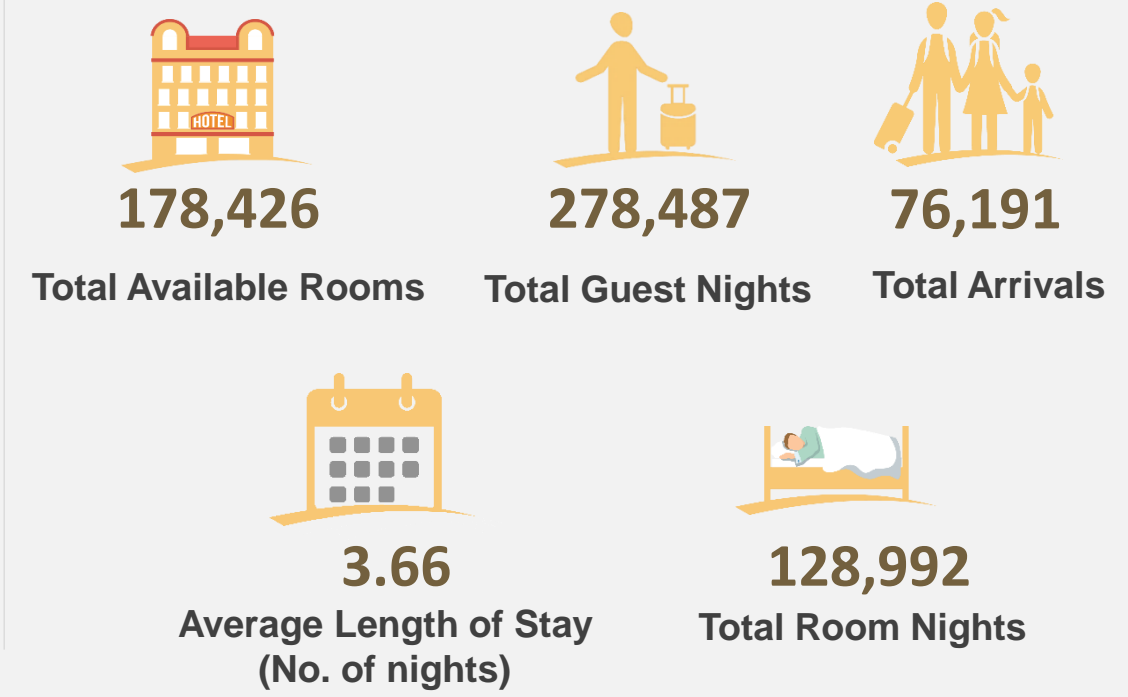

Ras Al Khaimah in November 2021

Foreign Trade (in AED)

Source: Ras Al Khaimah Customs Department

Certificates of Origin

Source: Ras Al Khaimah Chamber of Commerce & Industry

Tourism

Source: Ras Al Khaimah Tourism Development Authority

Users of Public Transport

Source: Ras Al Khaimah Transport Authority

Ships & Cargo Movement at Saqr Port

Source: Saqr Seaport Authority – Ras Al Khaimah

Passengers Movements at RAK International Airport

Source: Ras Al Khaimah International Airport

Building Permits

Source: Ras Al Khaimah Municipality

Real Estate Transactions (in AED)

Source: Ras Al Khaimah Municipality

Consumer Price Index

Source: RAK Center for Statistics & Studies

DED – Licenses up to November

Source: Dep. Of Economic Development – Ras Al Khaimah

RAKEZ - Licenses up to November

Source: Ras Al Khaimah Economic Zone

International Companies Registrations

Source: RAK International Corporate Centre

Births and Deaths

Source: Ras Al Khaimah Medical District

Marriage and Divorce

Source: Courts Department – Ras Al Khaimah