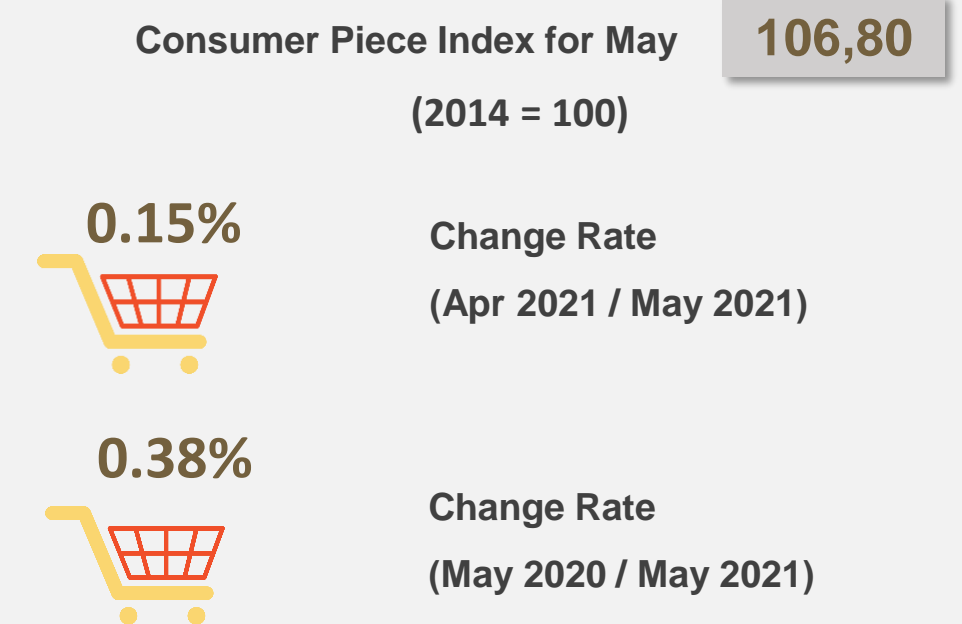

Building Permits

Source: Ras Al Khaimah Municipality

Real Estate Transactions (in AED)

Source: Ras Al Khaimah Municipality

Consumer Price Index

Source: RAK Center for Statistics & Studies

DED – Licenses Up To May