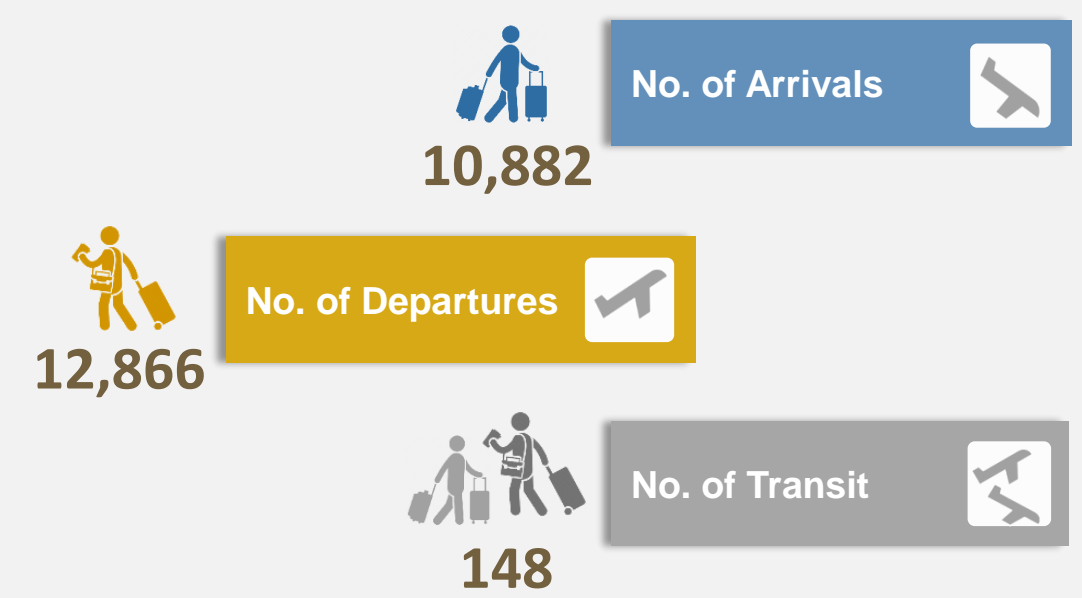

Users of Public Transport

Source: Ras Al Khaimah Transport Authority

Ships & Cargo Movement at Saqr Port

Source: Saqr Seaport Authority – Ras Al Khaimah

Passengers Movements at RAK International Airport

Source: Ras Al Khaimah International Airport