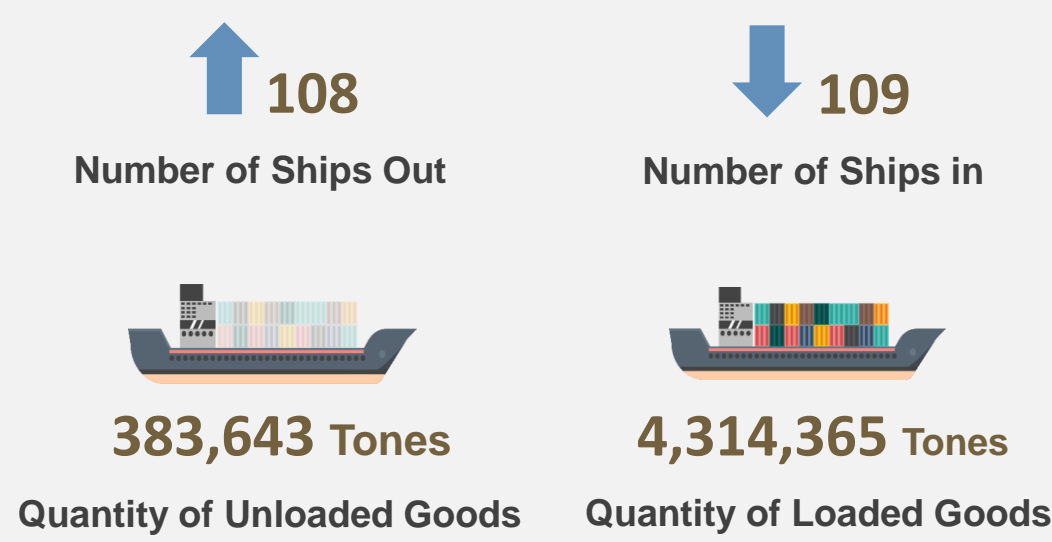

Users of Public Transport

Source: Ras Al Khaimah Transport Authority

Ships & Cargo Movement at Saqr Port

Source: Saqr Seaport Authority – Ras Al Khaimah

Passengers Movements at RAK International Airport

Source: Ras Al Khaimah International Airport