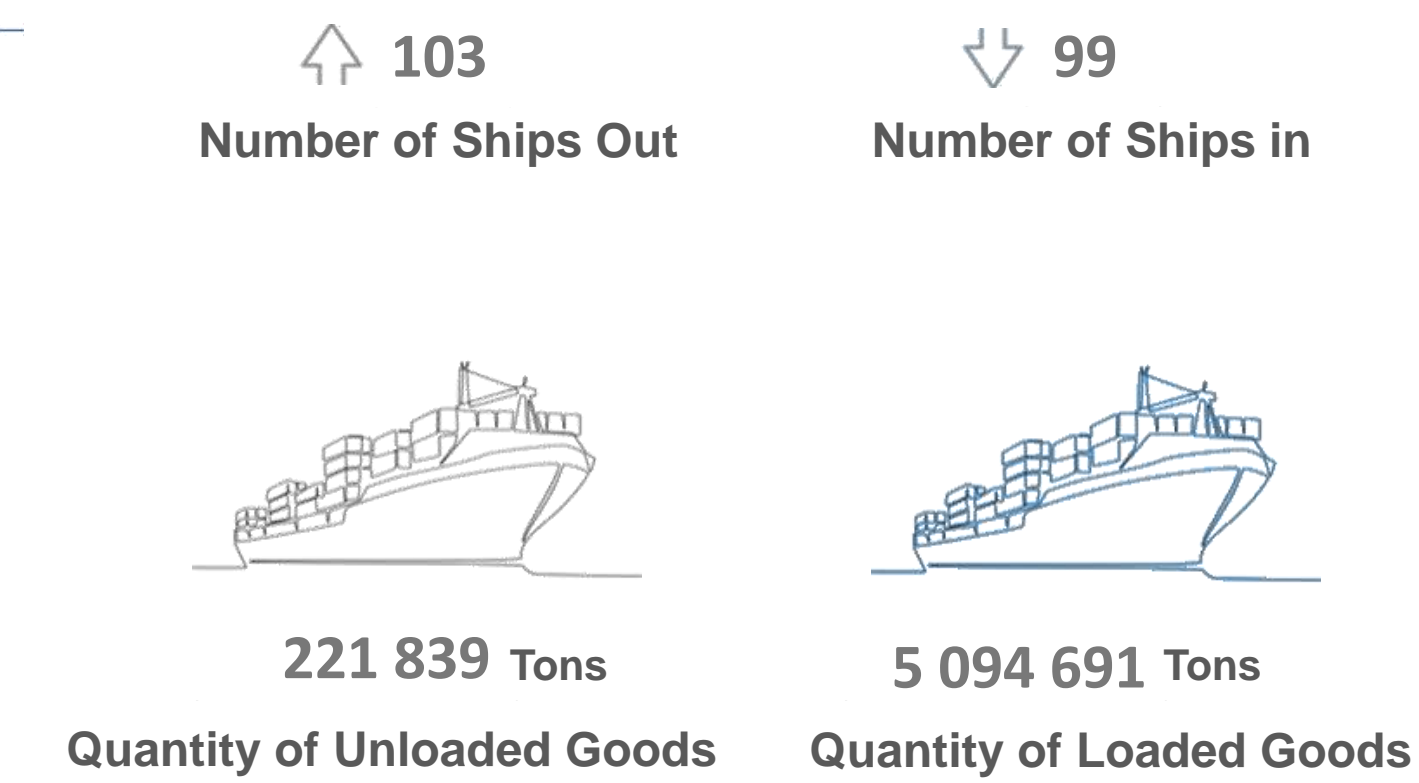

## Ships & Cargo Movement at Saqr Port

Source: Saqr Seaport Authority – Ras Al Khaimah