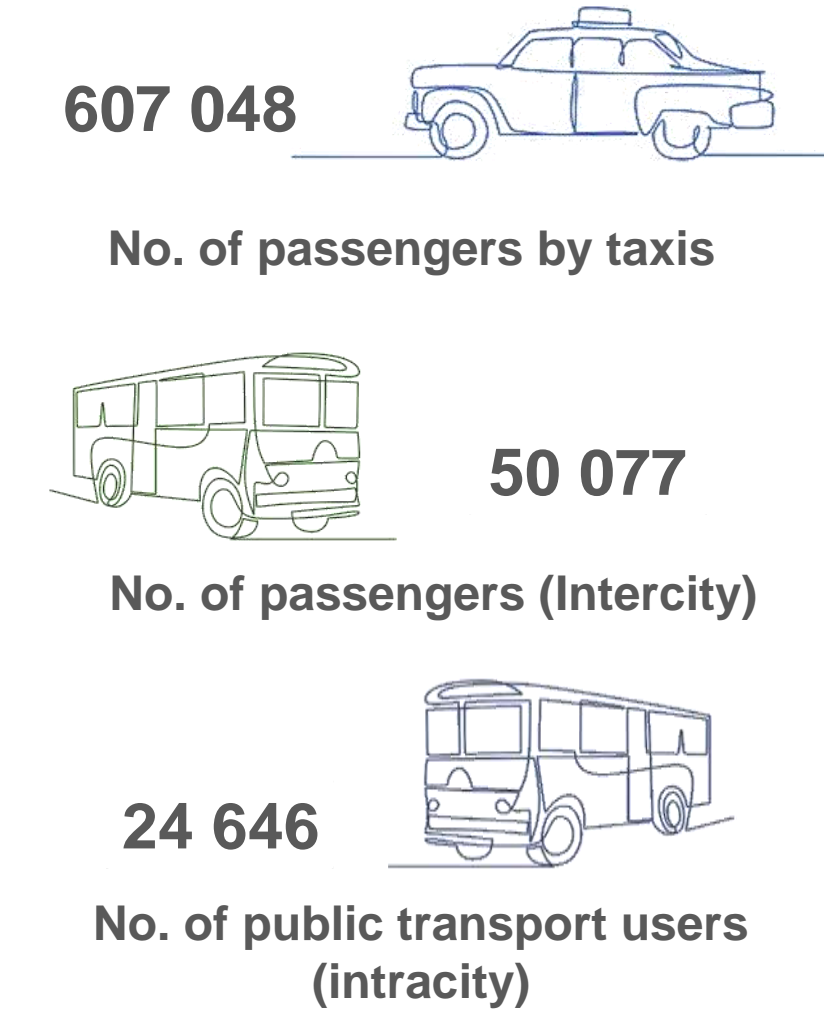

Users of Public Transport