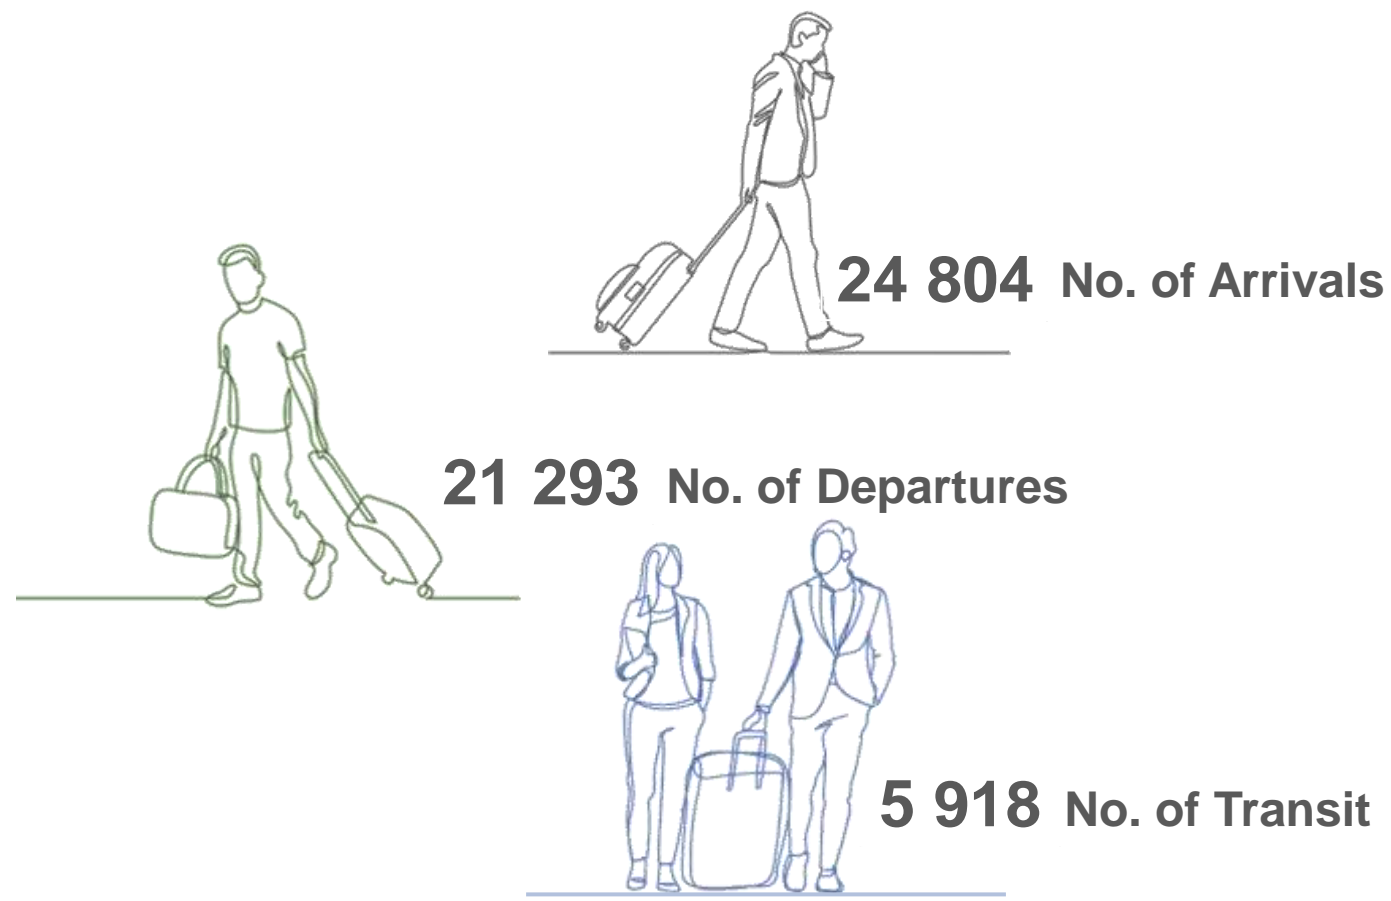

Passengers Movements at RAK International Airport

Source: Ras Al Khaimah International Airport

Foreign Trade (in AED)

Imports 624.4 million

Exports 1 166.4 million

Re-Exports 269.2 million

Source: Ras Al Khaimah Customs Department