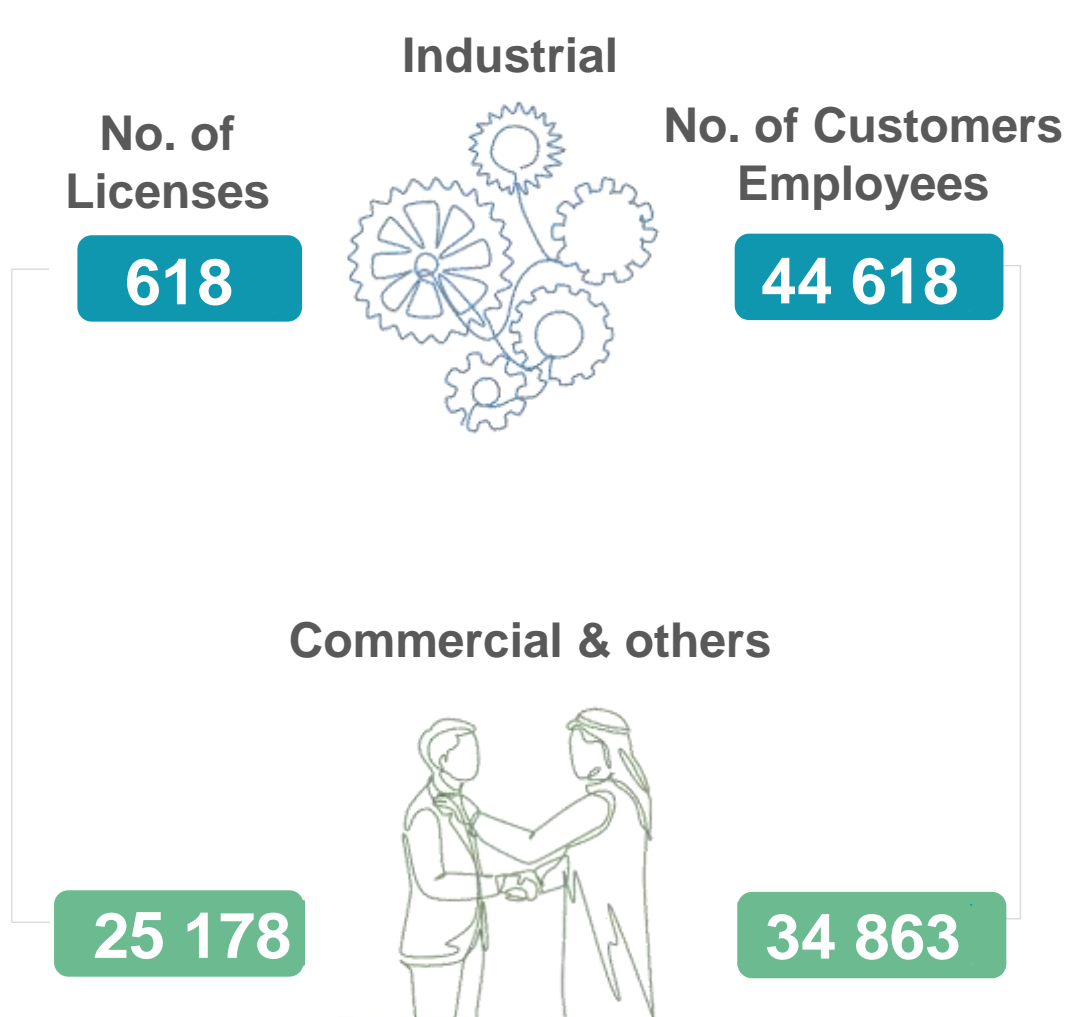

RAKEZ - Licenses up to February