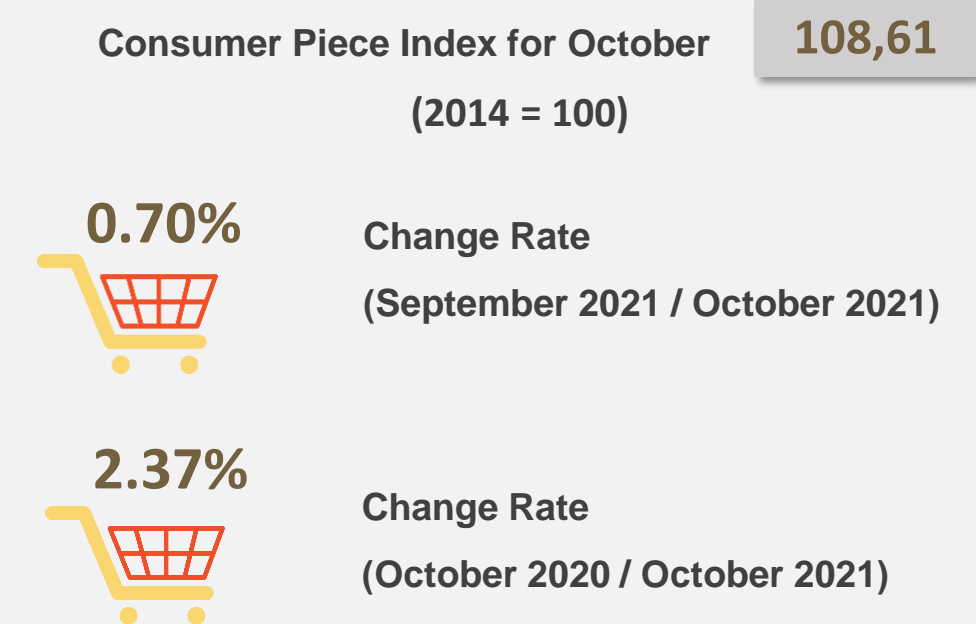

Building Permits

Source: Ras Al Khaimah Municipality

Real Estate Transactions (in AED)

Source: Ras Al Khaimah Municipality

Consumer Price Index

Source: RAK Center for Statistics & Studies

DED – Licenses up to October