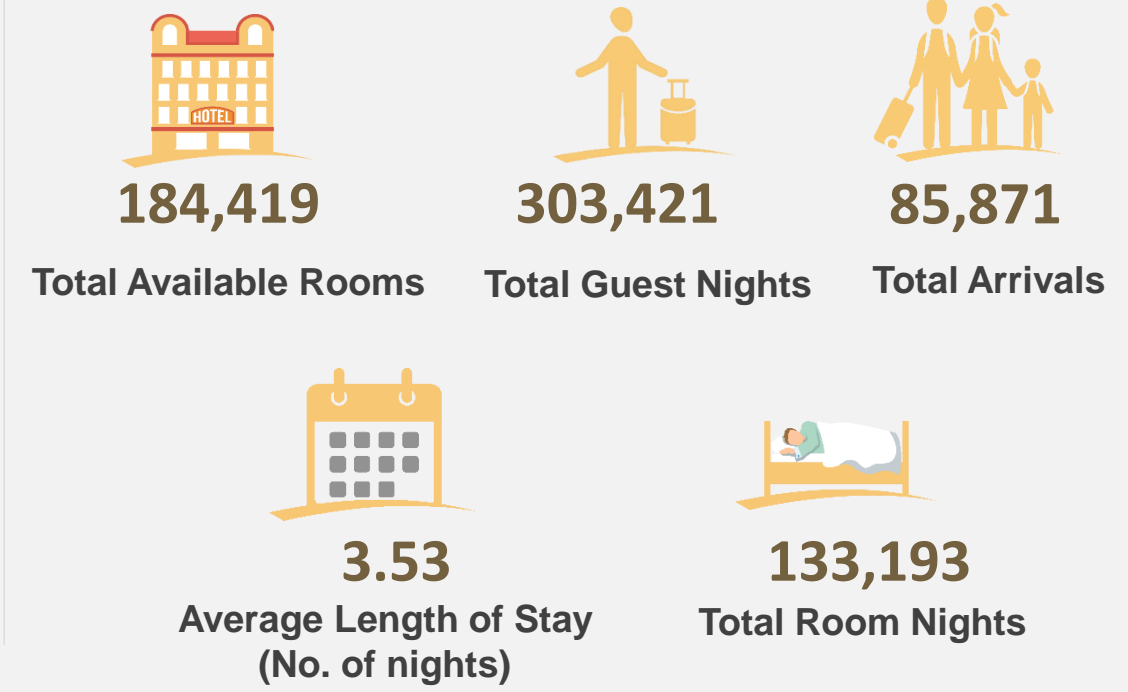

Ras Al Khaimah in October 2021

Foreign Trade (in AED)

Source: Ras Al Khaimah Customs Department

Certificates of Origin

Source: Ras Al Khaimah Chamber of Commerce & Industry

Tourism

Source: Ras Al Khaimah Tourism Development Authority

Users of Public Transport

Source: Ras Al Khaimah Transport Authority

Ships & Cargo Movement at Saqr Port

Source: Saqr Seaport Authority – Ras Al Khaimah

Passengers Movements at RAK International Airport

Source: Ras Al Khaimah International Airport

Building Permits

Source: Ras Al Khaimah Municipality

Real Estate Transactions (in AED)

Source: Ras Al Khaimah Municipality

Consumer Price Index

Source: RAK Center for Statistics & Studies

DED – Licenses up to October

Source: Dep. Of Economic Development – Ras Al Khaimah

RAKEZ - Licenses up to October

Source: Ras Al Khaimah Economic Zone

International Companies Registrations

Source: RAK International Corporate Centre

Births and Deaths

Source: Ras Al Khaimah Medical District

Marriage and Divorce

Source: Courts Department – Ras Al Khaimah