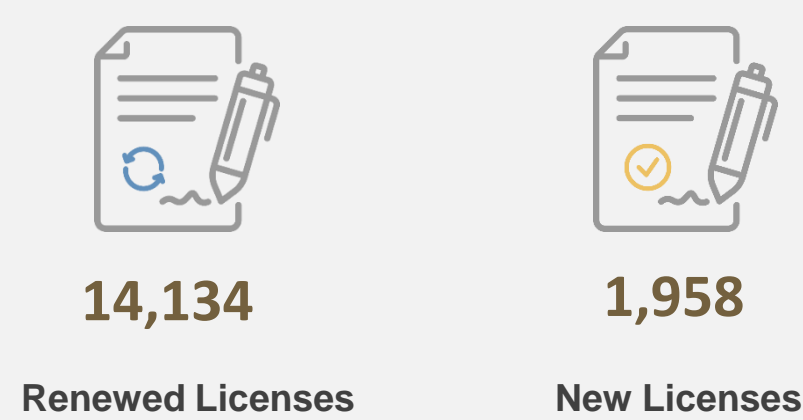

Building Permits

Source: Ras Al Khaimah Municipality

Real Estate Transactions (in AED)

Source: Ras Al Khaimah Municipality

Consumer Price Index

Source: RAK Center for Statistics & Studies

DED – Licenses up to October