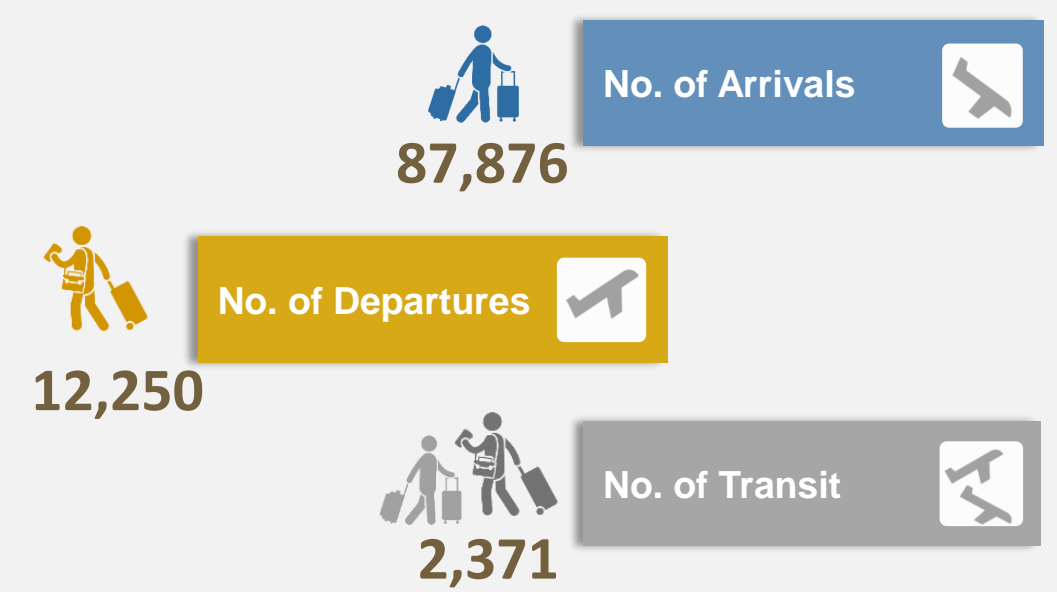

Users of Public Transport

Source: Ras Al Khaimah Transport Authority

Ships & Cargo Movement at Saqr Port

Source: Saqr Seaport Authority – Ras Al Khaimah

Passengers Movements at RAK International Airport

Source: Ras Al Khaimah International Airport