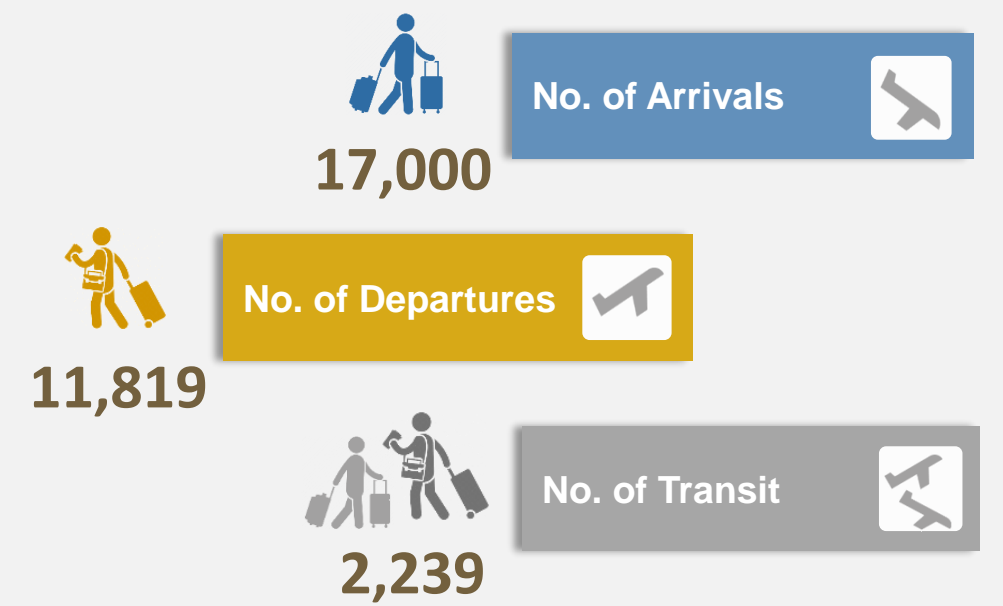

Tourism

Total Available Rooms Total Guest Nights Total Arrivals

Average Length of Stay (No. of nights)

Total Room Nights

Source: Ras Al Khaimah Tourism Development Authority

Building Permits

Source: Ras Al Khaimah Municipality

Ships & Cargo Movement at Saqr Port

Source: Saqr Seaport Authority – Ras Al Khaimah

Passengers Movements at RAK International Airport

Source: Ras Al Khaimah International Airport

RAKEZ - Licenses up to Feb