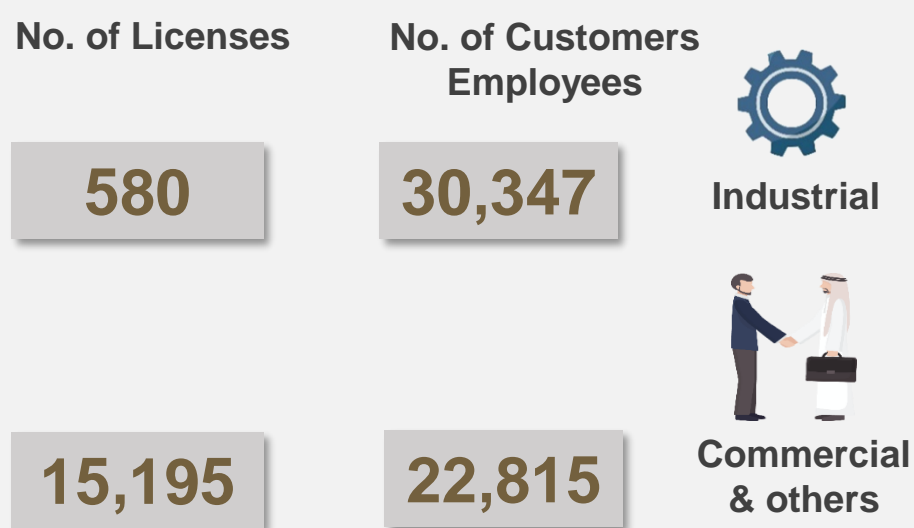

Ships & Cargo Movement at Saqr Port

Source: Saqr Seaport Authority – Ras Al Khaimah

Passengers Movements at RAK International Airport

Source: Ras Al Khaimah International Airport

RAKEZ - Licenses up to Feb