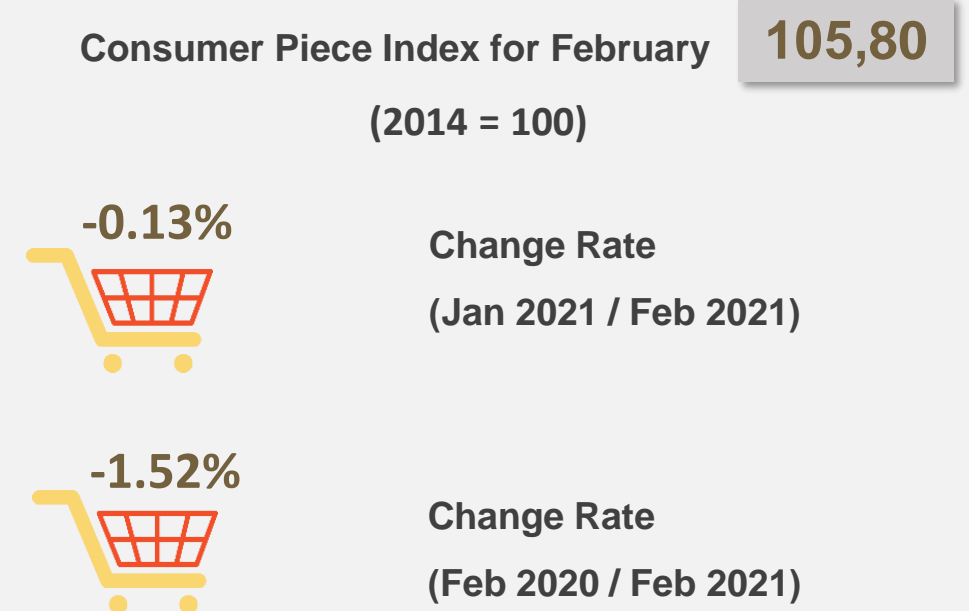

Consumer Price Index