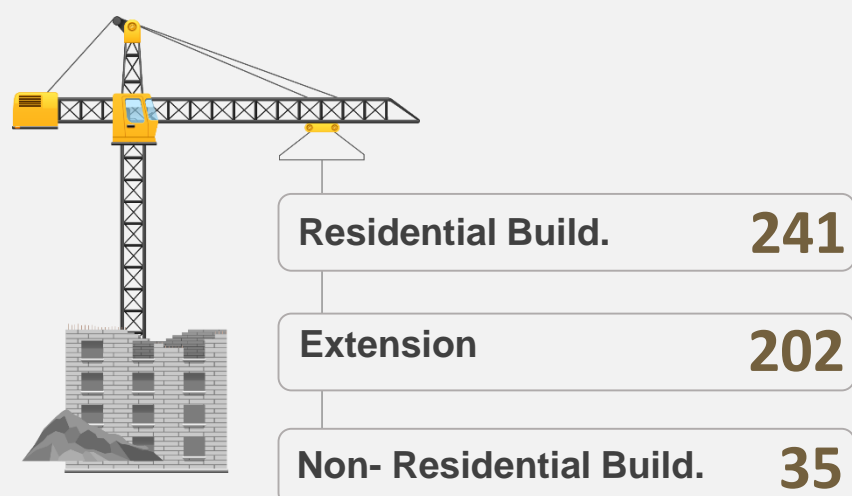

Tourism

Total Available Rooms Total Guest Nights Total Arrivals

Average Length of Stay (No. of nights)

Total Room Nights

Source: Ras Al Khaimah Tourism Development Authority

Building Permits

Source: Ras Al Khaimah Municipality

Ships & Cargo Movement at Saqr Port

Source: Saqr Seaport Authority – Ras Al Khaimah

Passengers Movements at RAK International Airport

Source: Ras Al Khaimah International Airport

RAKEZ - Licenses up to Feb